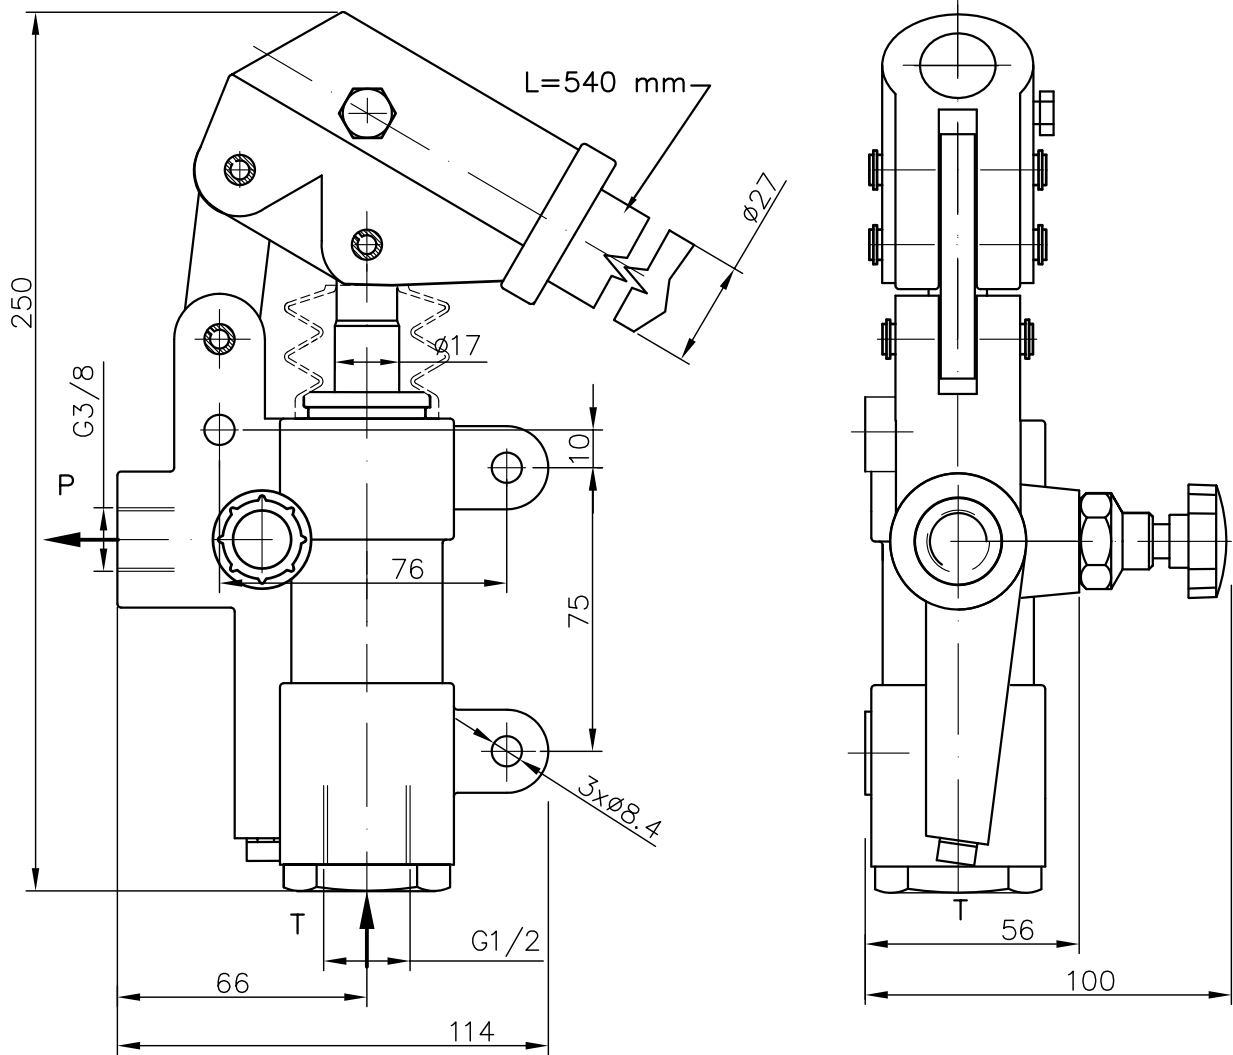

PISTON HAND PUMP PRBC 20
 Double acting function for a single acting cylinder
 Fixing to wall

Article № / Означеніе /	PRBC 20
with bellows / с маншон /	PRBC 20M
without release handknob / без разтоваравац кран /	PRBC 20E
Working volume (cm ³) / Работен обем /	20
Rated pressure (bar) / Номинално налягане /	250
Weight (kg) / Маса /	2.9
Hydraulic mineral oil / advised viscosity / Filtration	ISO VG 46 18 / 14 ISO 4406