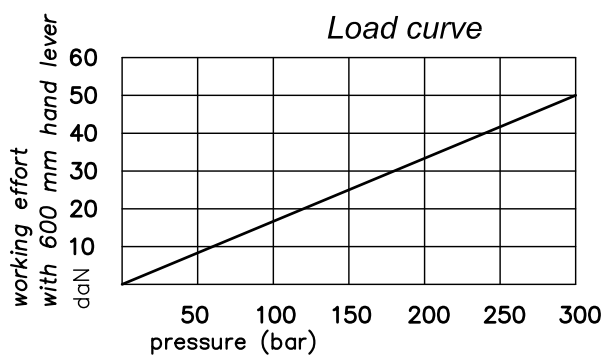

PISTON HAND PUMP PRBC 20
 Double acting function for a single acting cylinder
 Fixing to wall

Article № / Означеніе /	PRBC 20
with bellows / с маншон /	PRBC 20M
without release handknob / без разтоваравац кран /	PRBC 20E
Working volume (cm ³) / Работен обем /	20
Rated pressure (bar) / Номинално налягане /	250
Weight (kg) / Маса /	2.9
Hydraulic mineral oil / advised viscosity / Filtration	ISO VG 46 18 / 14 ISO 4406